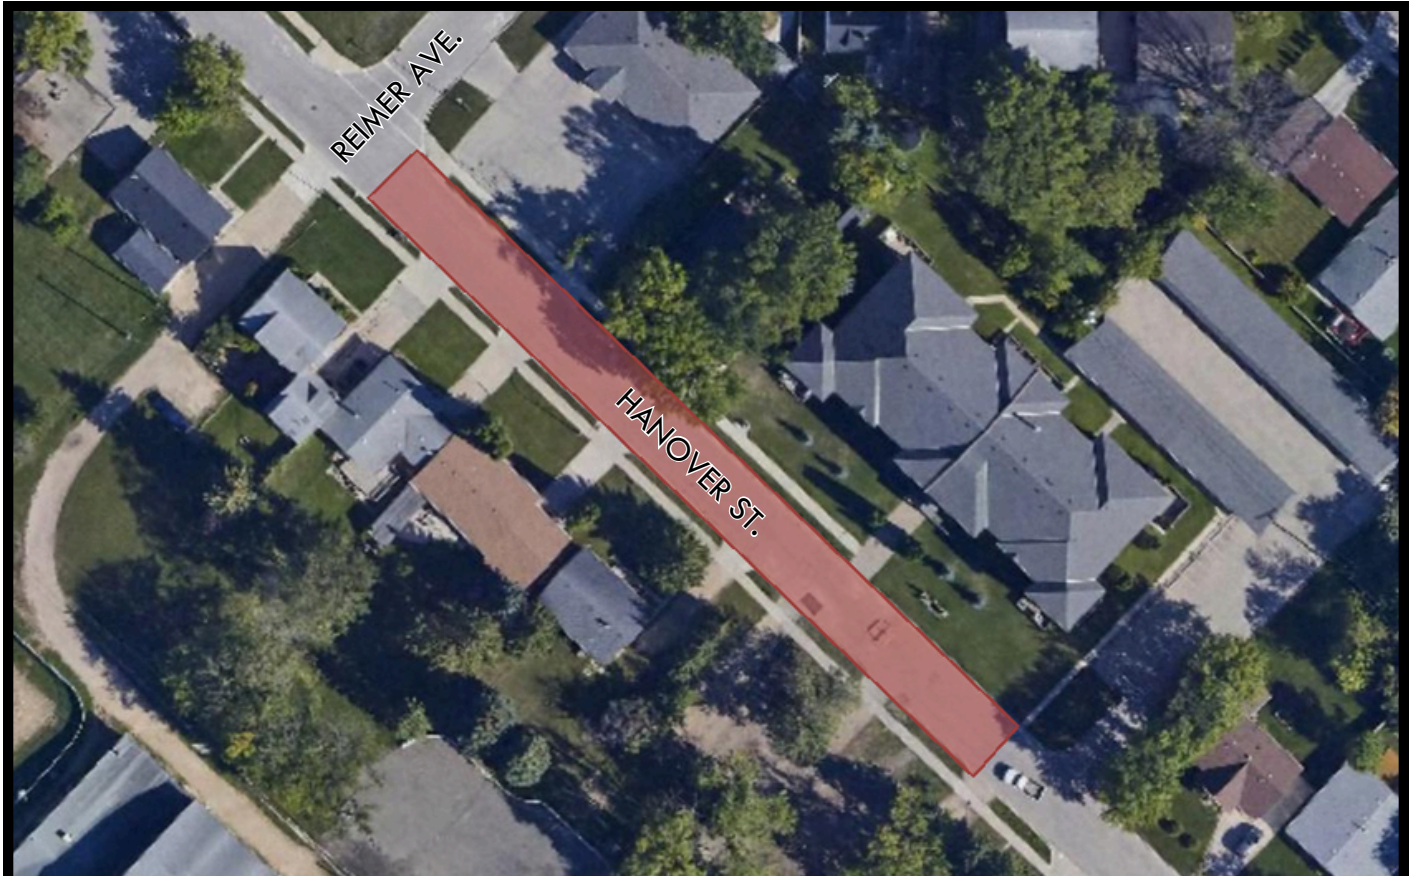

ATTENTION: ROAD CLOSURE APRIL 25

LEGEND

ROAD CLOSED

APRIL 25 - 7:30am - 3:30pm