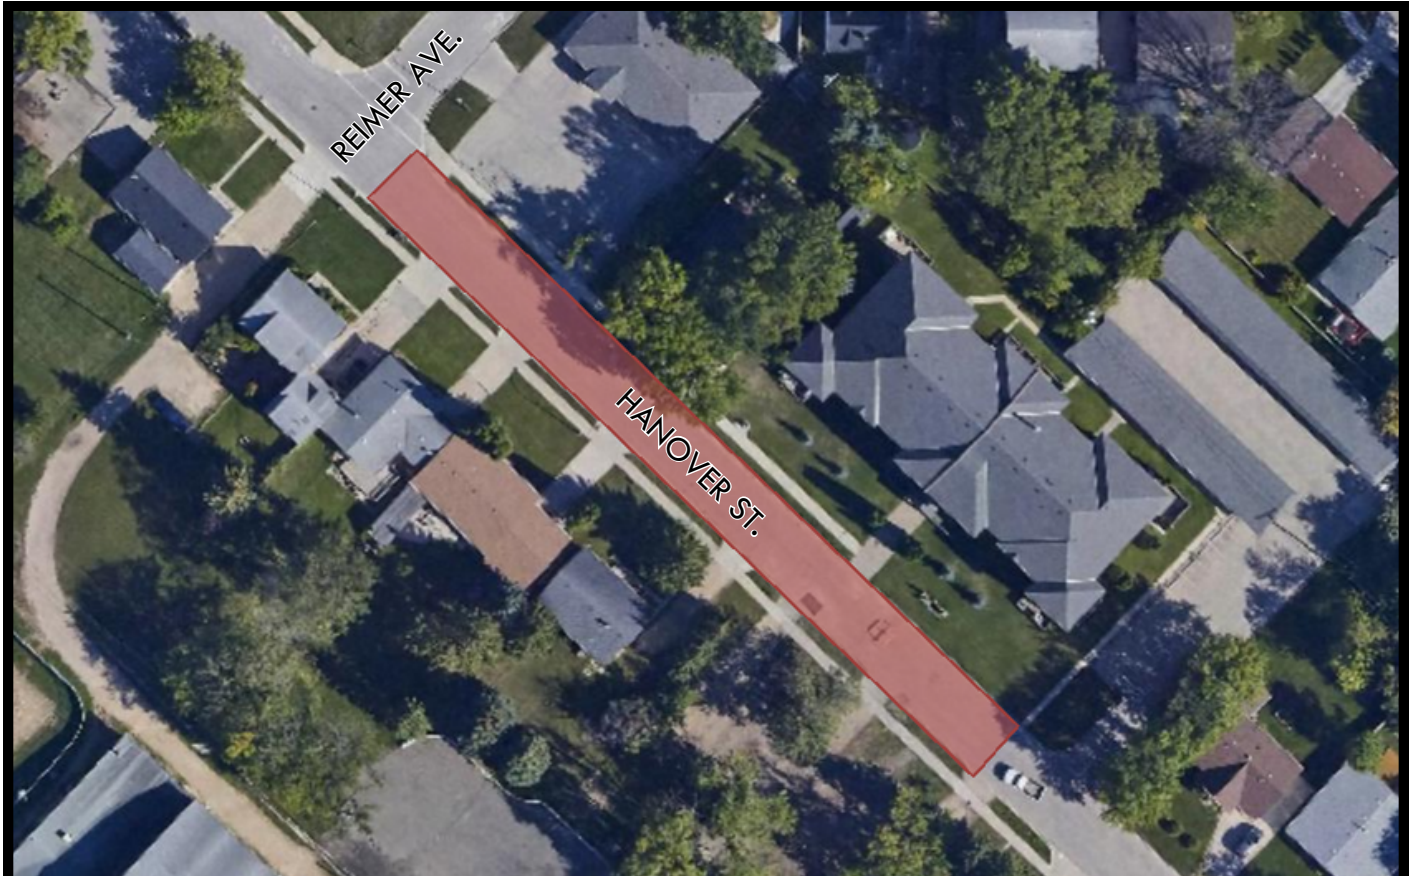

ATTENTION: ROAD CLOSURE APRIL 23

LEGEND

ROAD CLOSED

APRIL 23 – 8:00am - 1:00pm