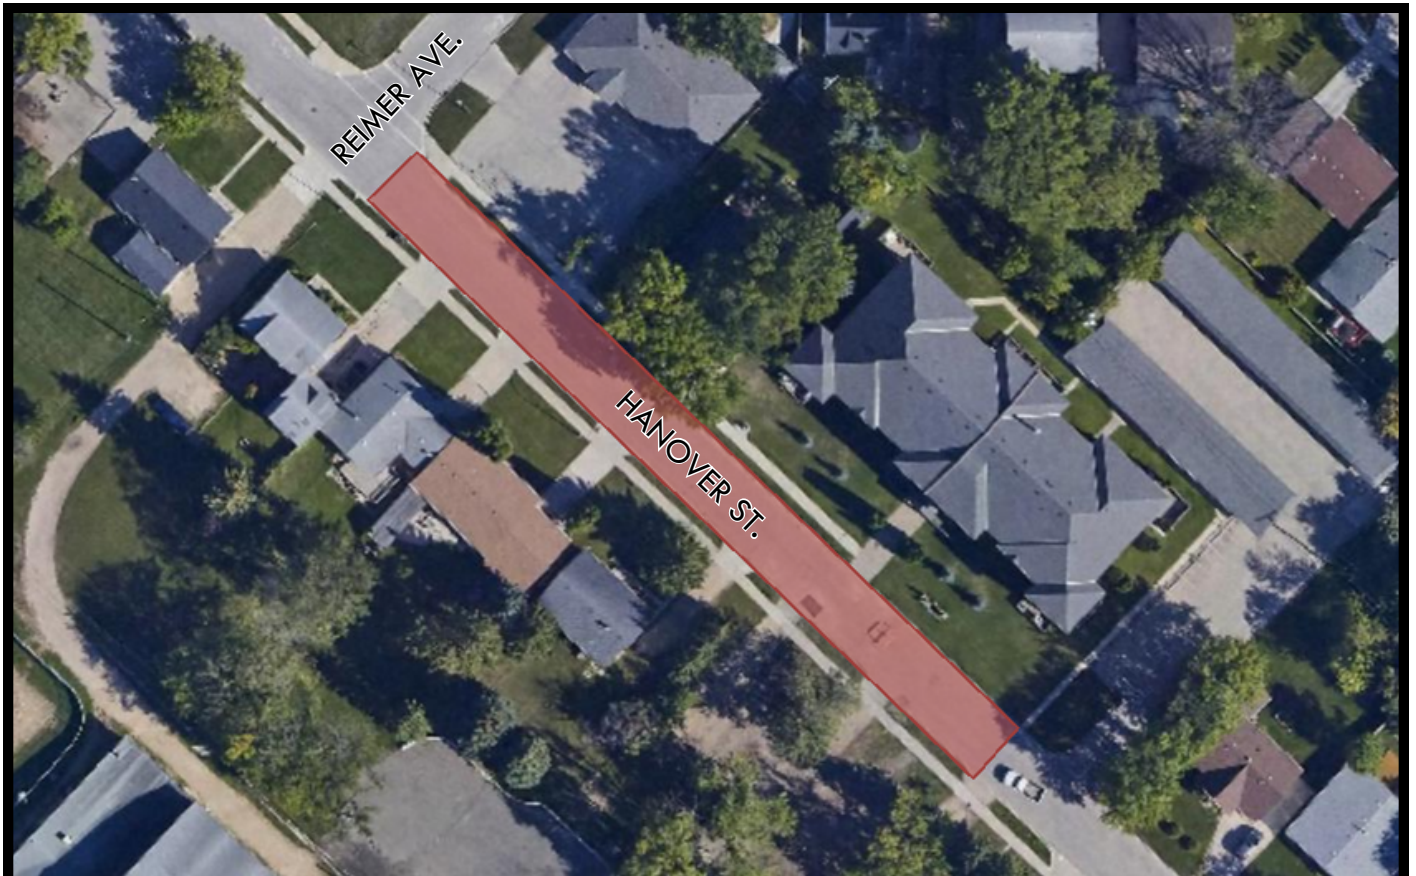

ATTENTION: ROAD CLOSURE APRIL 18 & 22

LEGEND

ROAD CLOSED

APRIL 18 – 7:00am-5:00pm

APRIL 22 – 7:00am-5:00pm