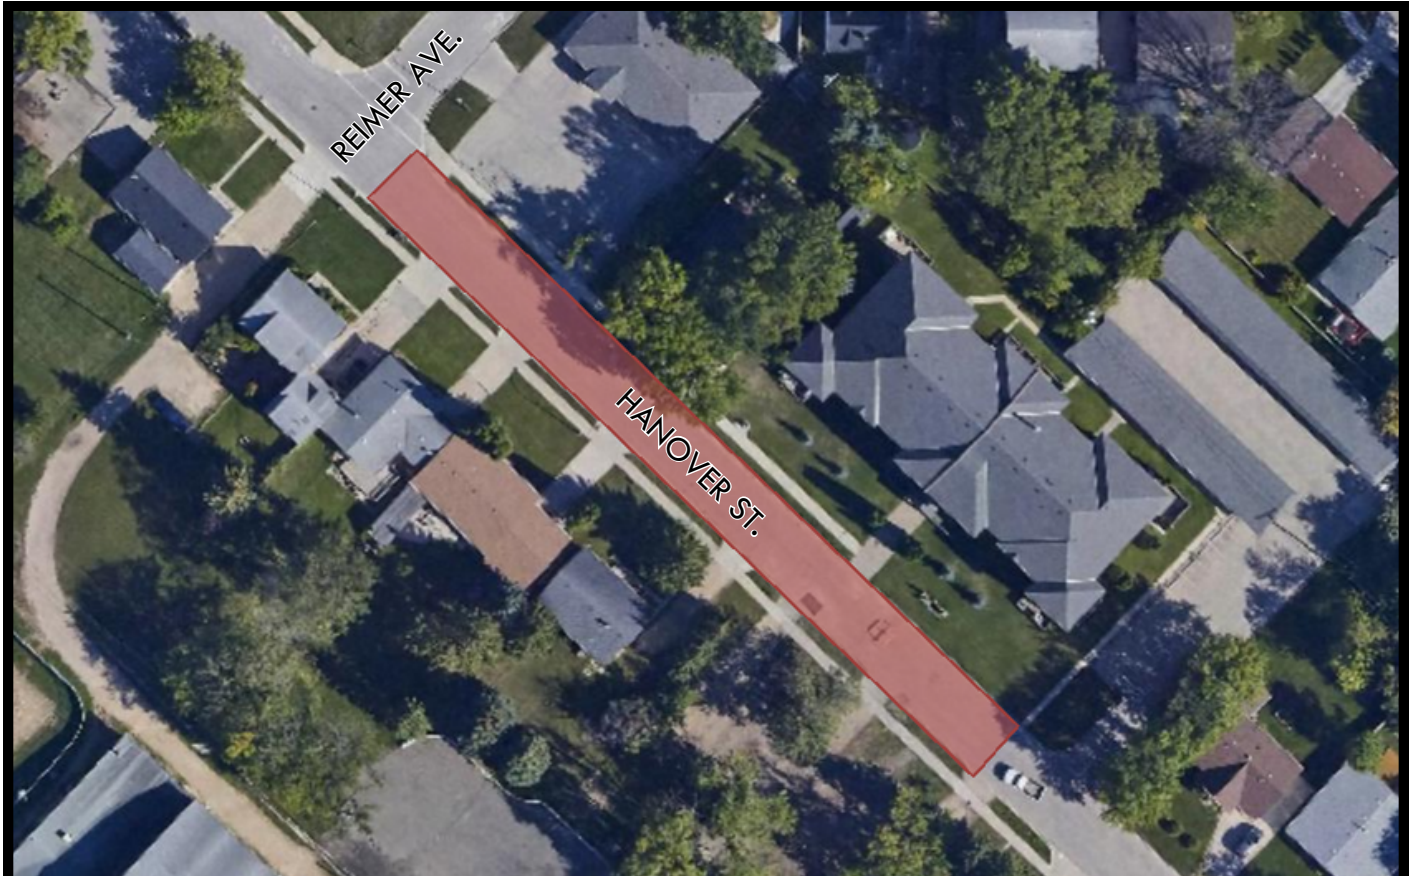

## ATTENTION: ROAD CLOSURE

## LEGEND

ROAD CLOSED

MARCH 7 – 7:00am-5:00pm

MARCH 8 – 7:00am-12:00pm