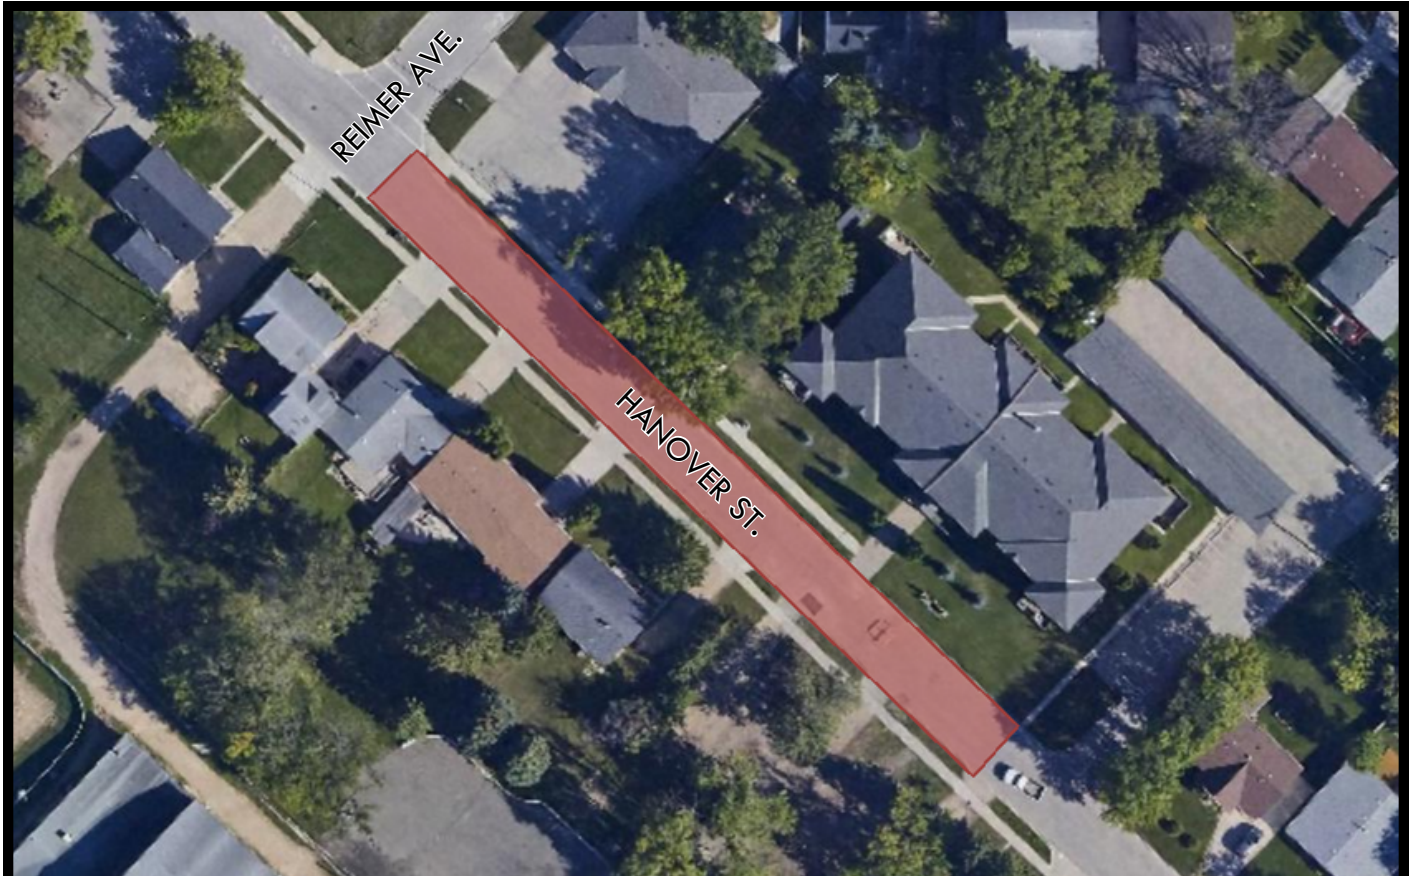

# ATTENTION: ROAD CLOSURE

## LEGEND

ROAD CLOSED

MARCH 22 – 7:00am-5:00pm

MARCH 25 – 7:00am-5:00pm