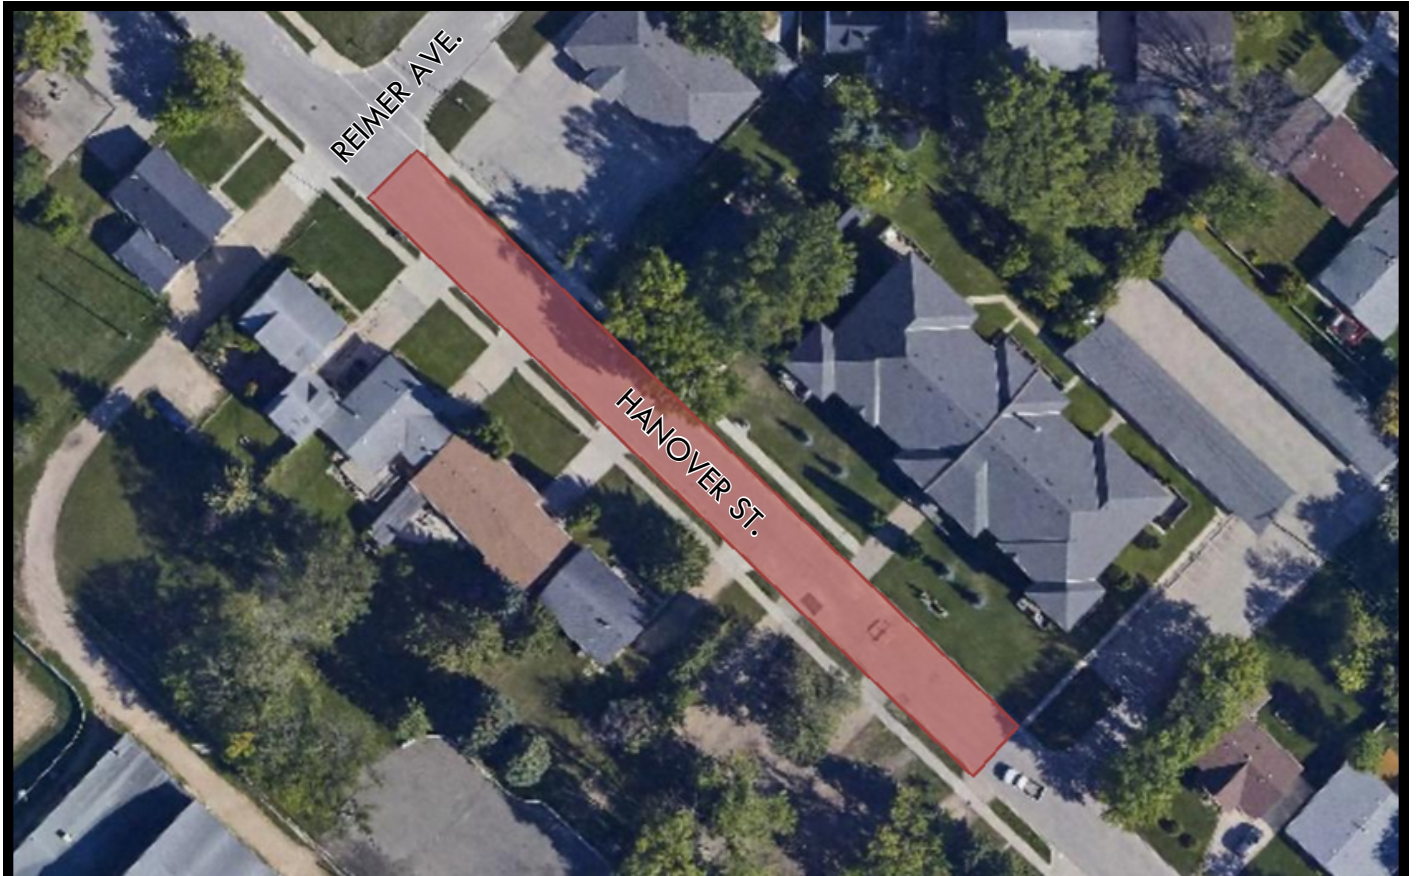

ATTENTION: ROAD CLOSURE

LEGEND

ROAD CLOSED

MARCH 13 – 7:00am-5:00pm

MARCH 14 – 7:00am-5:00pm