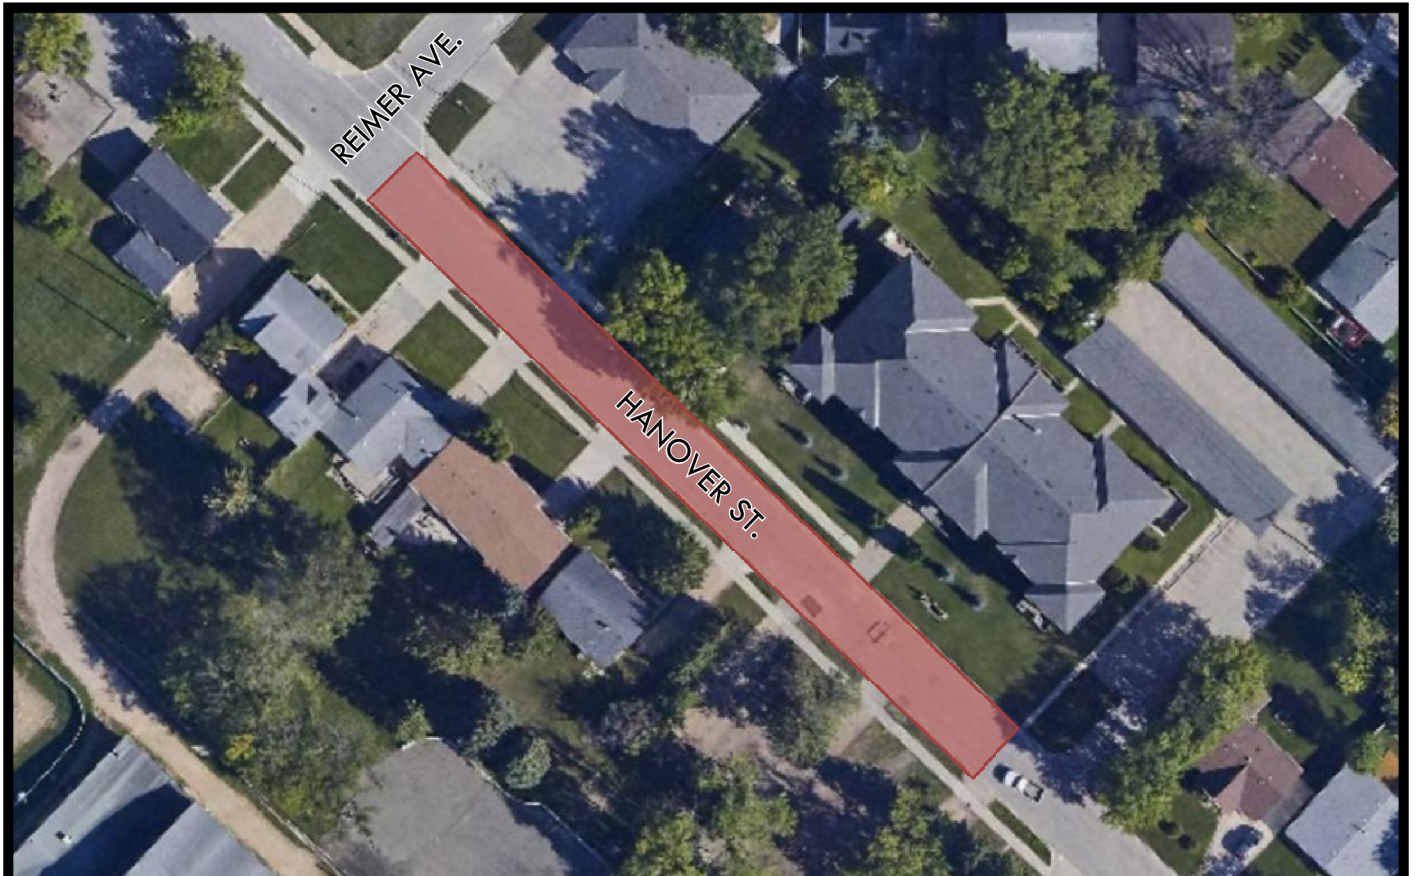

ATTENTION: ROAD CLOSURE

LEGEND

ROAD CLOSED

JANUARY 24 - 10:00am-12:00pm

JANUARY 25 - 7:00am-5:00pm